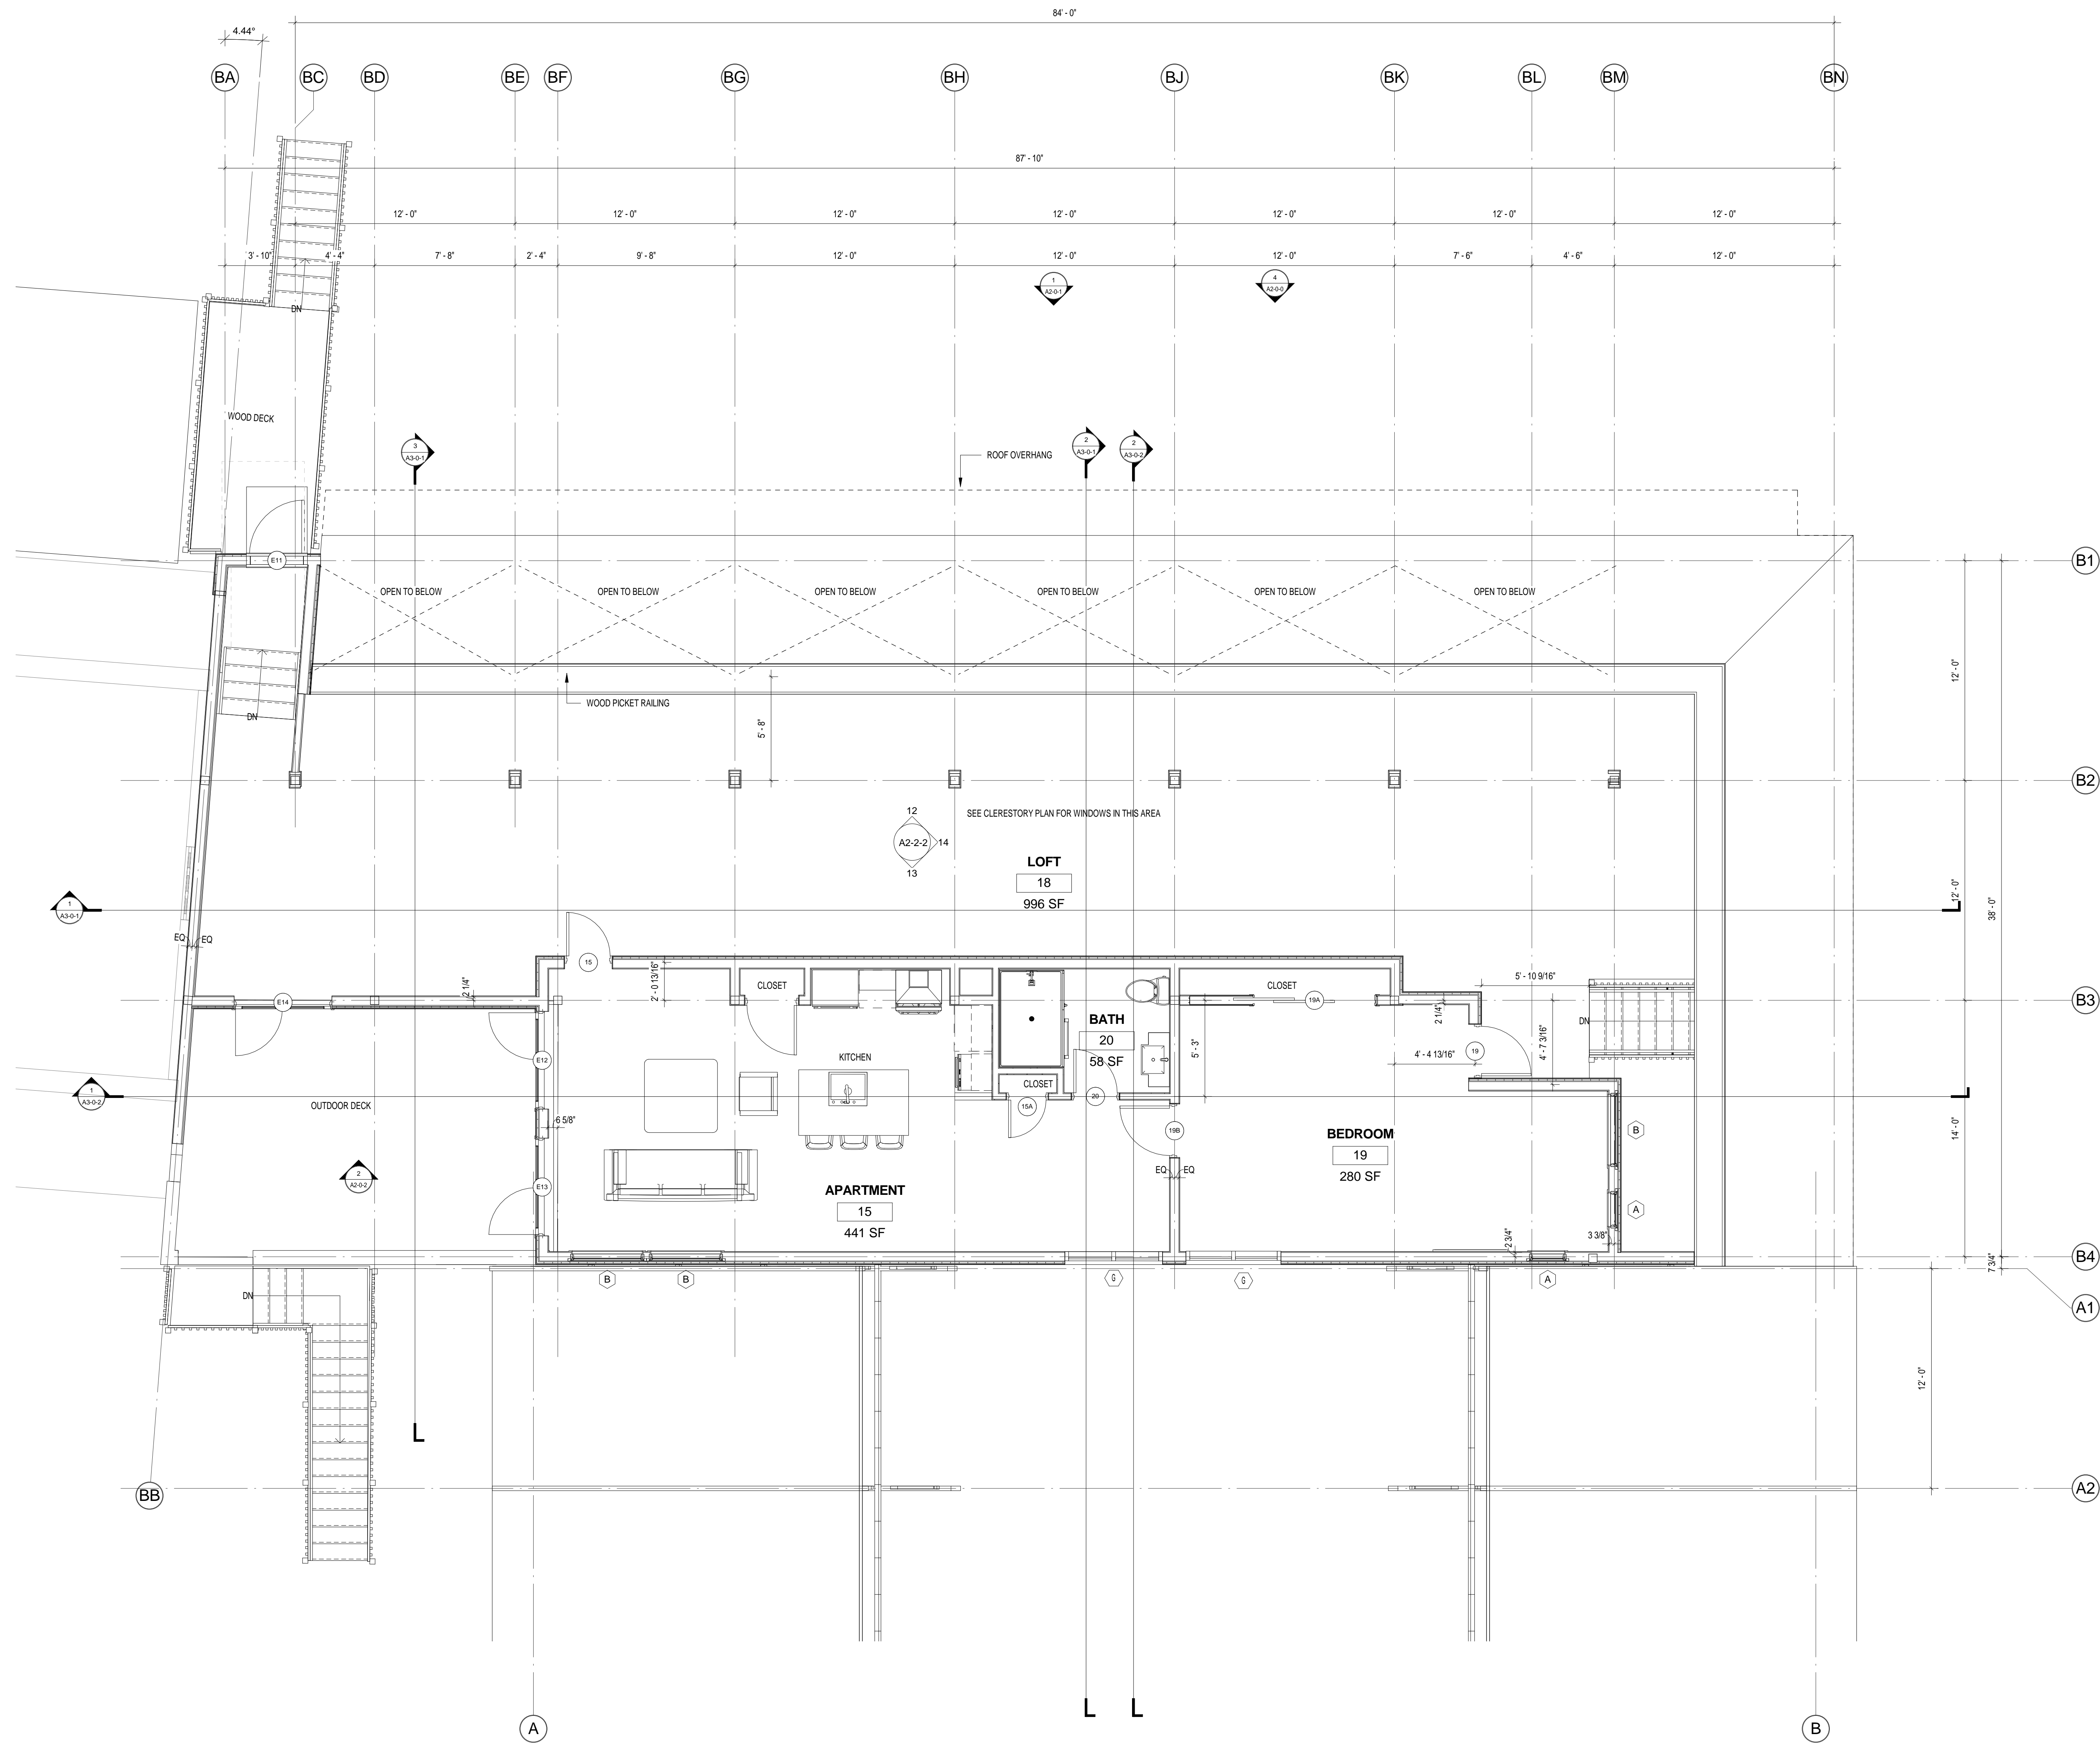

WILDSTAR FARM EQUESTRIAN FACILITY

SHERBORN MASSACHUSETTS

© COPYRIGHT 2017 JAMES T. GUARINO CONSULTING.

EARLY FOUNDATION PACKAGE

KEYPLAN

PROJECT NORTH

BARN LEVEL 2 - ENLARGED PLAN

Scale: 1/4" = 1'-0"

Job No.: 17001.00

Drawn By: JTG

Date: 7/10/2017 7:47:51 PM

A1-0-3

1 BARN LEVEL 2 - ENLARGED
1/4" = 1'-0"